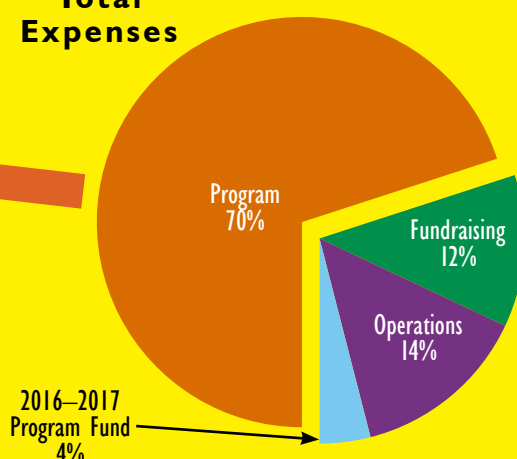

Total Expenses

Program	$409,129
Fundraising	69,581
Operations	82,648
2016-2017 Program Fund	23,061
Total	$584,419