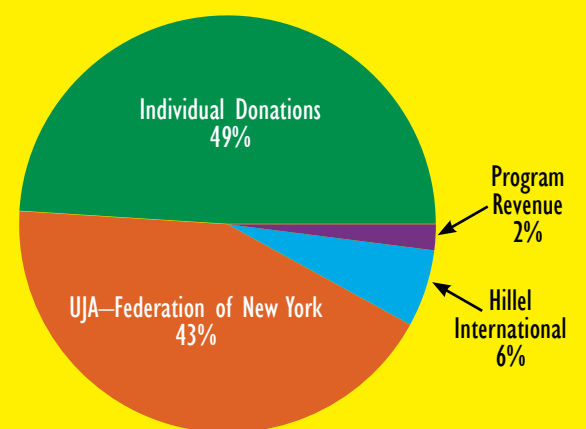

Did you know . . . ?

- Jewish undergraduates make up **25%** of the Queens College campus community.
- Queens College is ranked **#10** in "Top 60 Public Schools Jews Choose" in the *Hillel College Guide: The Official Hillel Guide to Jewish Life on Campus*, Spring 2016).
- Queens College is ranked **#18** in "Top 60 Schools Jews Choose" (public and private) in the *Hillel College Guide*.

At QC Hillel last year . . .

- 205** students participated in Israel-related events.
- 430** students participated in Jewish learning opportunities.
- 12** Jewish clubs were active on campus.

"Vibrant Jewish life on campus is important to me because it is a community that I want to be a part of. The Queens College Jewish community is large, loud, and proud, and I love being a part of that huge, multifaceted community."
— Noah D., Class of 2018

EXPENSES 2015-2016

Program Expenses

Shabbat and Holidays	\$77,735	Holocaust Education	\$40,913
Student Leadership	61,369	Israel Engagement	61,369
Cultural Programming	65,461	Other	4,091
Jewish Learning	98,191		
Total	\$409,129		

Total Expenses

Program	\$409,129
Fundraising	69,581
Operations	82,648
2016-2017 Program Fund	23,061
Total	\$584,419

INCOME 2015-2016

Individual Donations	\$289,019
UJA-Federation of New York	248,700
Hillel International	33,166
Program Revenue	13,534
Total	\$584,419