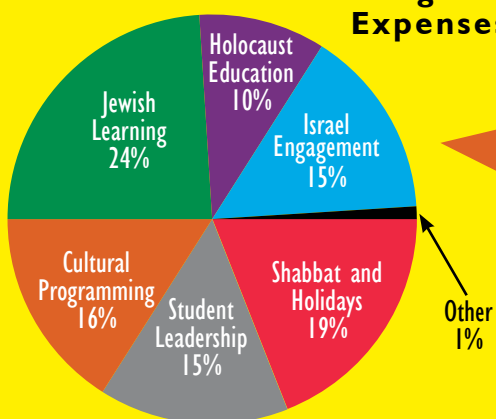

Did you know . . . ?

- Jewish undergraduates make up **25%** of the Queens College campus community.
- Queens College is ranked **#10** in "Top 60 Public Schools Jews Choose" in the *Hillel College Guide: The Official Hillel Guide to Jewish Life on Campus*, Spring 2016).
- Queens College is ranked **#18** in "Top 60 Schools Jews Choose" (public and private) in the *Hillel College Guide*.

At QC Hillel last year . . .

- 205** students participated in Israel-related events.
- 430** students participated in Jewish learning opportunities.
- 12** Jewish clubs were active on campus.

"Vibrant Jewish life on campus is important to me because it is a community that I want to be a part of. The Queens College Jewish community is large, loud, and proud, and I love being a part of that huge, multifaceted community."
— Noah D., Class of 2018

EXPENSES 2015-2016

Program Expenses

Shabbat and Holidays	\$77,735	Holocaust Education	\$40,913
Student Leadership	61,369	Israel Engagement	61,369
Cultural Programming	65,461	Other	4,091
Jewish Learning	98,191		
Total	\$409,129		